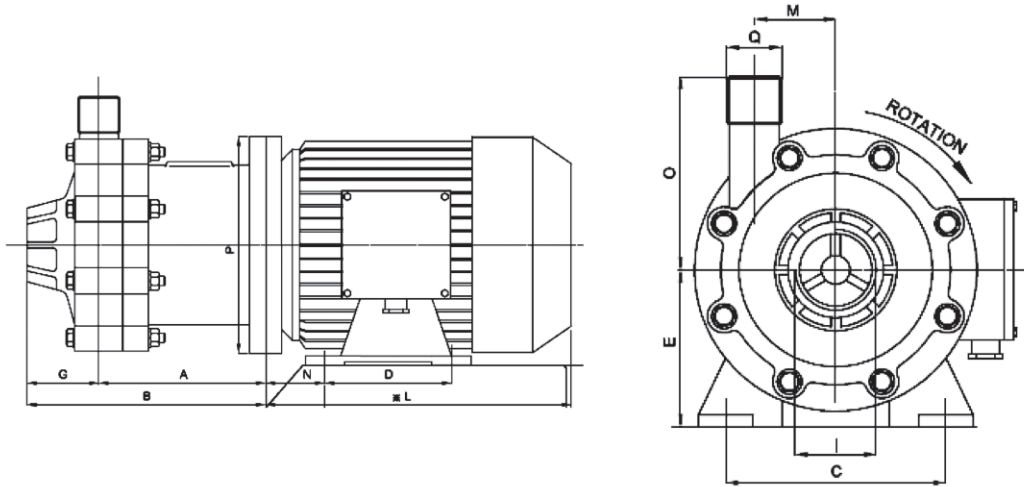

Technical data

Costruction materials	PP - PVDF
Max Capacity	6.5 m ³ /h
Max Head	8.5 m
Max Temperature	PP 60°C, PVDF 90°C
Max viscosity	200 cSt
Intake / Delivery connections	1 " (F) x 3/4" (M)
Pump weight without motor	PP 1,6 kg, PVDF 1,8 Kg
Pump weight with motor	PP 6.0 Kg, PVDF 6,2 Kg
Motor	0.35 HP 380V/3/50Hz 2800 RPM

Performances

Dimensions

Pump Type	Motor Flange B3-B5	Kw	Dimensions -mm-														
			A	B	C	D	E	F	G	H	I	L	M	N	O	P	Q
ADM 6	63	0.25	84	143	100	80	63	18	59	10	1" (F)	191	45	40	98	140	3/4" (M)

ADM series section & spare part list

POS	PART. DESCR.	MATERIALS
1	SET SCREWS	AISI 304
2	PUMP CASING	PP - PVDF
3	O-RING	EPDM/VITON
4	CASING THRUST BUSH	Al ₂ O ₃ EPDM/VITON
5	SHAFT + RING	Al ₂ O ₃
6	IMPELLER	PTFEC
7	IMPELLER	C40 - NeFeb
8	INTERNAL MAGNET	PP - PVDF - NeFeb
9	BEARING	PTFEC
10	REAR CASING	PP - PVDF
11	EXT. MAGNET	FE NeFeb
12	SCREWS	AISI 304
13	BRACKET	PP