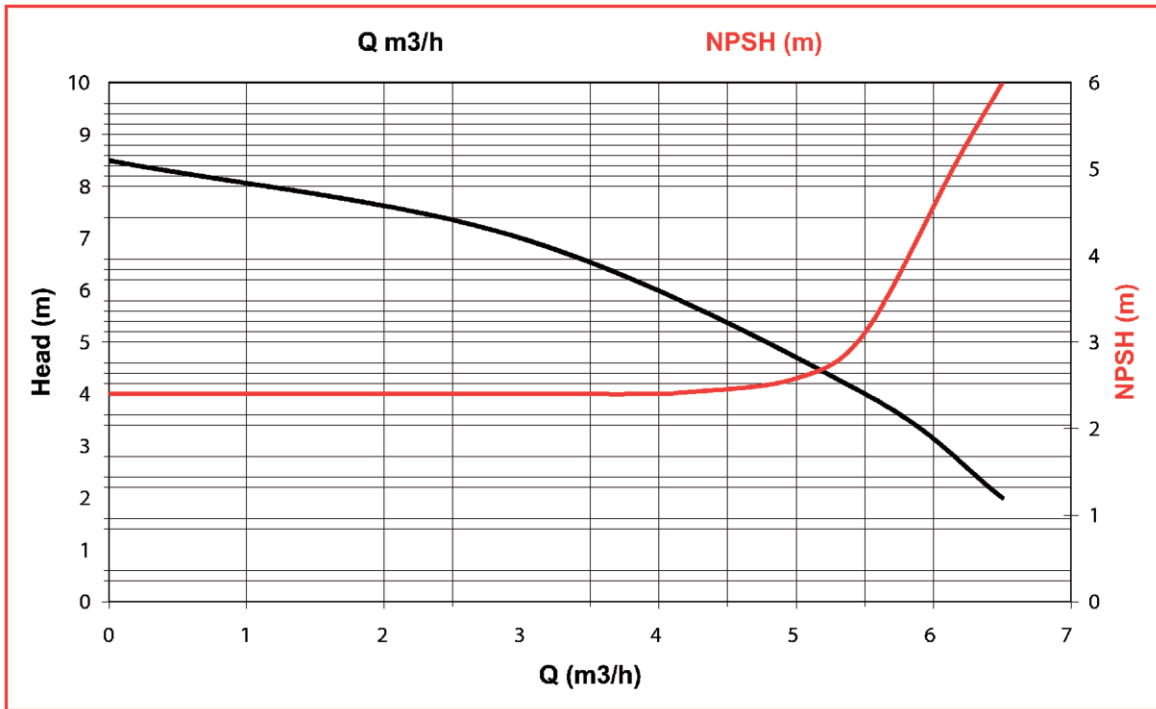

Performances