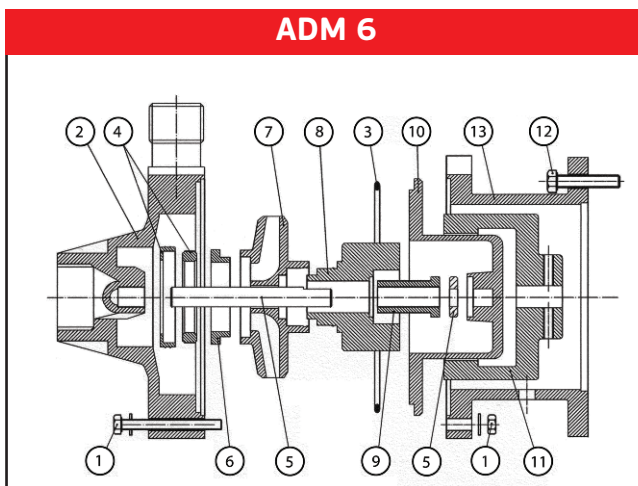

Technical data

Costruction materials	PP - PVDF
Max Capacity	6.5 m ³ /h
Max Head	8.5 m
Max Temperature	PP 60°C, PVDF 90°C
Max viscosity	200 cSt
Intake / Delivery connections	1 " (F) x 3/4" (M)
Pump weight without motor	PP 1,6 kg, PVDF 1,8 Kg
Pump weight with motor	PP 6.0 Kg, PVDF 6,2 Kg
Motor	0.35 HP 380V/3/50Hz 2800 RPM

Performances

Dimensions

Pump Type	Motor Flange B3-B5	Kw	Dimensions -mm-														
			A	B	C	D	E	F	G	H	I	L	M	N	O	P	Q
ADM 6	63	0.25	84	143	100	80	63	18	59	10	1" (F)	191	45	40	98	140	3/4" (M)

ADM series section & spare part list

POS	PART. DESCR.	MATERIALS
1	SET SCREWS	AISI 304
2	PUMP CASING	PP - PVDF
3	O-RING	EPDM/VITON
4	CASING THRUST BUSH	Al ₂ O ₃ EPDM/VITON
5	SHAFT + RING	Al ₂ O ₃
6	IMPELLER	PTFEC
7	IMPELLER	C40 - NeFeb
8	INTERNAL MAGNET	PP - PVDF - NeFeb
9	BEARING	PTFEC
10	REAR CASING	PP - PVDF
11	EXT. MAGNET	FE NeFeb
12	SCREWS	AISI 304
13	BRACKET	PP