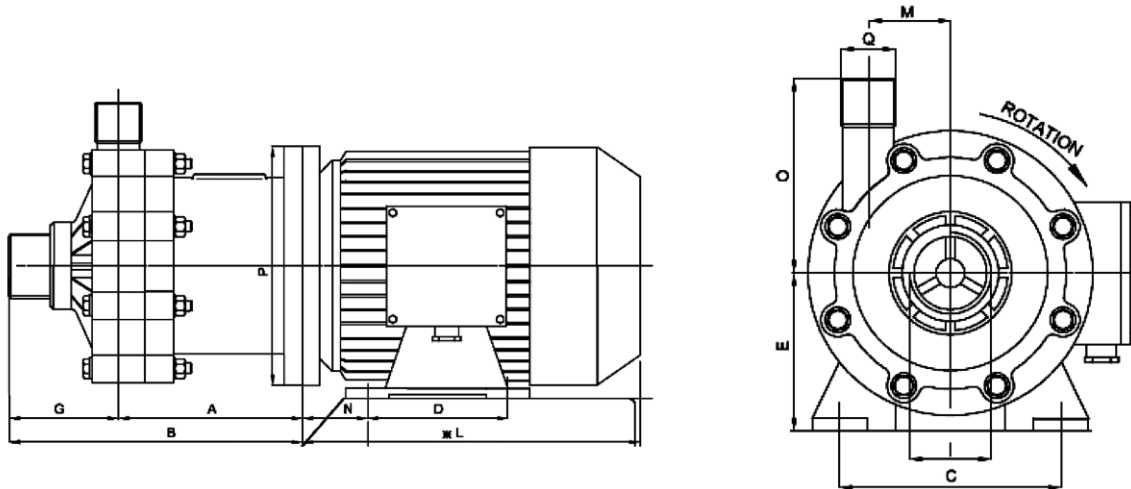

## Features

Mag drive centrifugal pumps series ADM 31 PP/PVDF are made of thermoplastic materials (Polypropylene and PVDF) and are suitable for high corrosive liquids.

Thanks to the innovative mag drive system, pumps model ADM 31 PP/PVDF reduce the risks of losses and the maintenance costs. The transmission of the motion occurs through magnetic joints without using mechanical seals. This guarantees the maximum safety and efficiency.

## Technical data

Construction materials	PP - PVDF
Max Capacity	31 m <sup>3</sup> /h
Max Head	24 m
Max Temperature	PP 60°C, PVDF 90°C
Max viscosity	200 cSt
Intake / Delivery connections	2 1/2 "(M) x 2"(M) - Flange PN 10, ANSI 150, JIS on request
Pump weight without motor	PP 8.0 kg, PVDF 8.9 Kg
Pump weight with motor	PP 21 Kg, PVDF 21.9 Kg
Motor	3.0 HP 380V/3/50Hz 2800 RPM

## Dimensions

Pump Type	Motor Flange B3-B5	Kw	Dimensions -mm-															
			A	B	C	D	E	F	G	Hs	Hd	I	L	M	N	O	P	Q
ADM 31	90L	2.2	184	245	140	100	90	30	61	44	13	2 1/2" MALE	256	66	56	140	200	2" MALE