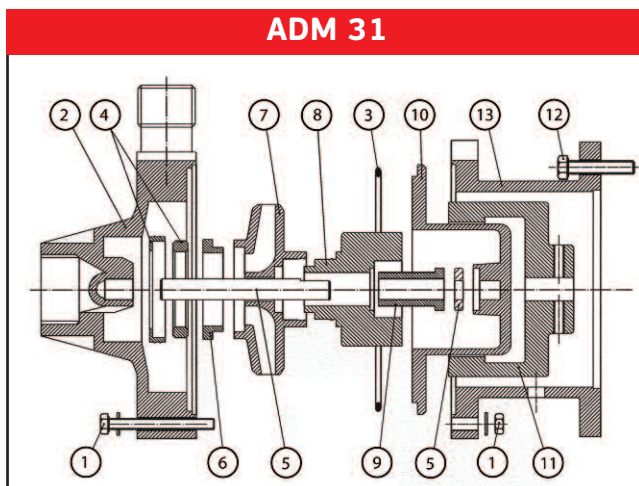

ADM series section & spare part list

POS	PART. DESCR.	MATERIALS
1	SET SCREWS	AISI 304
2	PUMP CASING	PP - PVDF
3	O-RING	EPDM/VITON
4	CASING THRUST BUSH	Al2O3 EPDM/VITON
5	SHAFT + RING	Al2O3
6	IMPELLER	PTFEC
7	IMPELLER	C40 - NeFeb
8	INTERNAL MAGNET	PP - PVDF - NeFeb
9	BEARING	PTFEC
10	REAR CASING	PP - PVDF
11	EXT. MAGNET	FE NeFeb
12	SCREWS	AISI 304
13	BRACKET	PP