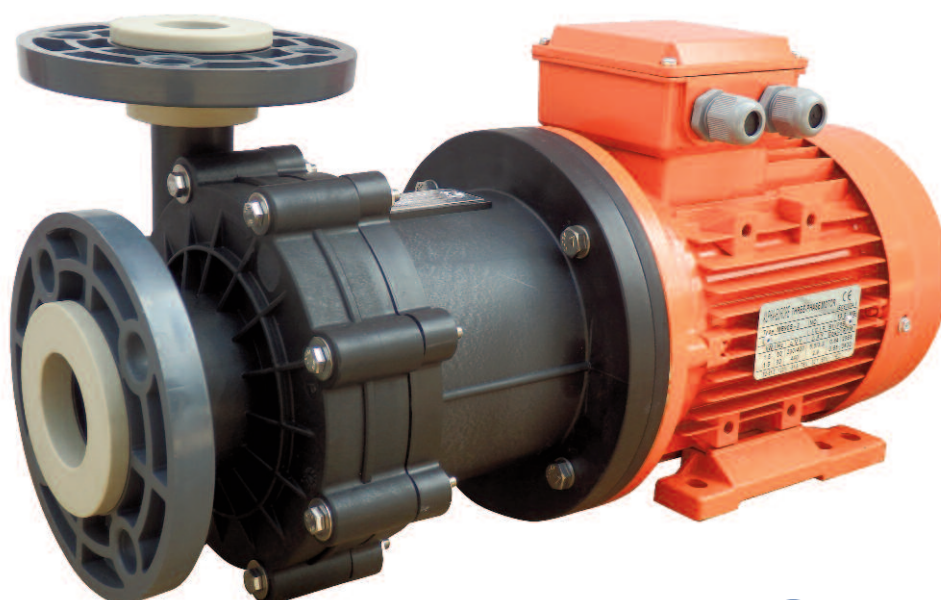

## Features

Mag drive centrifugal pumps series ADM 31 PP/PVDF are made of thermoplastic materials (Polypropylene and PVDF) and are suitable for high corrosive liquids.

Thanks to the innovative mag drive system, pumps model ADM 31 PP/PVDF reduce the risks of losses and the maintenance costs. The transmission of the motion occurs through magnetic joints without using mechanical seals. This guarantees the maximum safety and efficiency.

## Technical data

Construction materials	PP - PVDF
Max Capacity	31 m <sup>3</sup> /h
Max Head	24 m
Max Temperature	PP 60°C, PVDF 90°C
Max viscosity	200 cSt
Intake / Delivery connections	2 1/2 "(M) x 2"(M) - Flange PN 10, ANSI 150, JIS on request
Pump weight without motor	PP 8.0 kg, PVDF 8.9 Kg
Pump weight with motor	PP 21 Kg, PVDF 21.9 Kg
Motor	3.0 HP 380V/3/50Hz 2800 RPM

## Dimensions

Pump Type	Motor Flange B3-B5	Kw	Dimensions -mm-															
			A	B	C	D	E	F	G	Hs	Hd	I	L	M	N	O	P	Q
ADM 31	90L	2.2	184	245	140	100	90	30	61	44	13	2 1/2" MALE	256	66	56	140	200	2" MALE