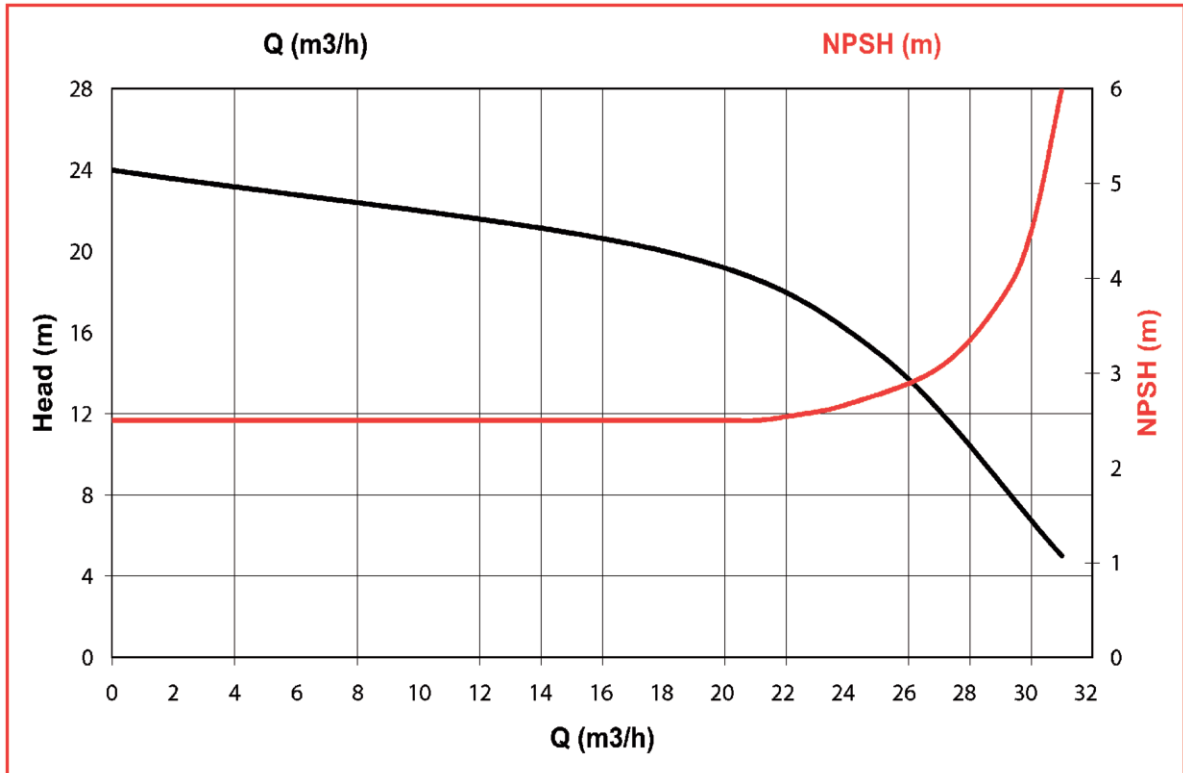

Performances