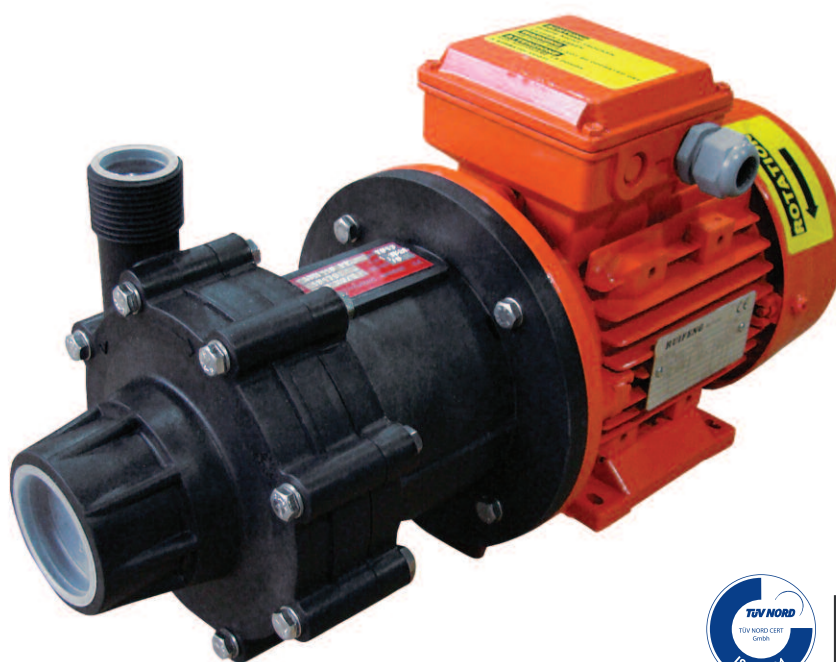

Features

Mag drive centrifugal pumps series ADM 10 PP/PVDF are made of thermoplastic materials (Polypropylene and PVDF) and are suitable for high corrosive liquids.

Thanks to the innovative mag drive system, pumps model ADM 10 PP/PVDF reduce the risks of losses and the maintenance costs. The transmission of the motion occurs through magnetic joints without using mechanical seals. This guarantees the maximum safety and efficiency.

Technical data

Construction materials	PP - PVDF
Max Capacity	13 m ³ /h
Max Head	13 m
Max Temperature	PP 60°C, PVDF 90°C
Max viscosity	200 cSt
Intake / Delivery connections	1 1/2 " (F) x 1" (M)
Pump weight without motor	PP 2.6 kg, PVDF 2.9 Kg
Pump weight with motor	PP 11.4 Kg, PVDF 11.7 Kg
Motor	0.75HP 380V/3/50Hz 2800 RPM

Performances

Dimensions

Pump Type	Motor Flange B3-B5	Kw	Dimensions -mm-														
			A	B	C	D	E	F	G	H	I	L	M	N	O	P	Q
ADM 10	71	0.55	110	180	112	90	71	20	70	9	1 1/2" FEMALE	215	45	45	100	160	1" MALE

ADM series section & spare part list

POS	PART. DESCR.	MATERIALS
1	SET SCREWS	AISI 304
2	PUMP CASING	PP - PVDF
3	O-RING	EPDM/VITON
4	CASING THRUST BUSH	Al2O3 EPDM/VITON
5	SHAFT + RING	Al2O3
6	IMPELLER	PTFEC
7	IMPELLER	C40 - NeFeb
8	INTERNAL MAGNET	PP - PVDF - NeFeb
9	BEARING	PTFEC
10	REAR CASING	PP - PVDF
11	EXT. MAGNET	FE NeFeb
12	SCREWS	AISI 304
13	BRACKET	PP