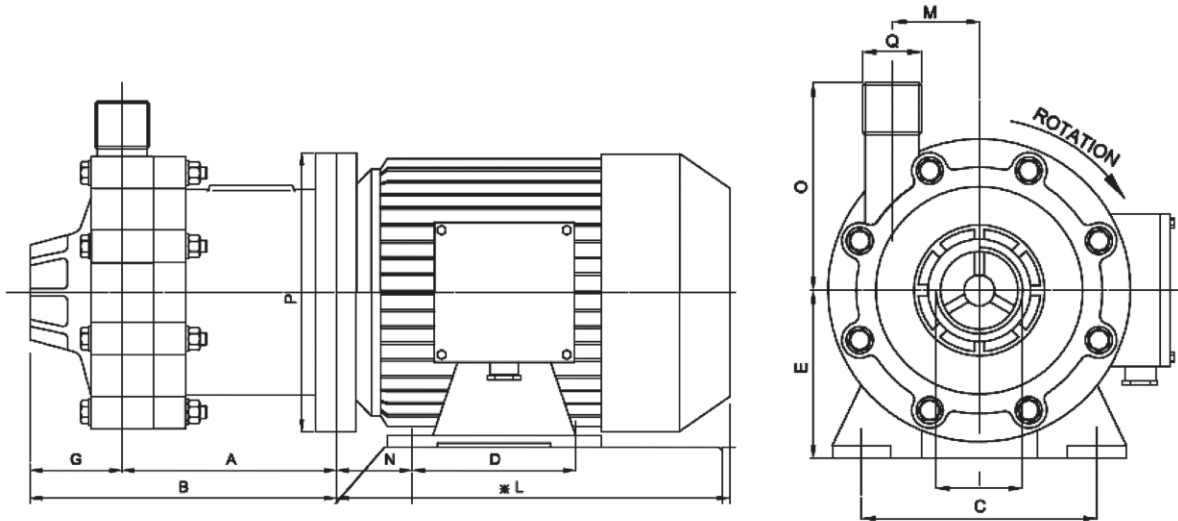

Features

Mag drive centrifugal pumps series ADM 10 PP/PVDF are made of thermoplastic materials (Polypropylene and PVDF) and are suitable for high corrosive liquids.

Thanks to the innovative mag drive system, pumps model ADM 10 PP/PVDF reduce the risks of losses and the maintenance costs. The transmission of the motion occurs through magnetic joints without using mechanical seals. This guarantees the maximum safety and efficiency.

Technical data

Construction materials	PP - PVDF
Max Capacity	13 m ³ /h
Max Head	13 m
Max Temperature	PP 60°C, PVDF 90°C
Max viscosity	200 cSt
Intake / Delivery connections	1 1/2 " (F) x 1" (M)
Pump weight without motor	PP 2.6 kg, PVDF 2.9 Kg
Pump weight with motor	PP 11.4 Kg, PVDF 11.7 Kg
Motor	0.75HP 380V/3/50Hz 2800 RPM

Performances

Dimensions

Pump Type	Motor Flange B3-B5	Kw	Dimensions -mm-														
			A	B	C	D	E	F	G	H	I	L	M	N	O	P	Q
ADM 10	71	0.55	110	180	112	90	71	20	70	9	1 1/2" FEMALE	215	45	45	100	160	1" MALE

ADM series section & spare part list

POS	PART. DESCR.	MATERIALS
1	SET SCREWS	AISI 304
2	PUMP CASING	PP - PVDF
3	O-RING	EPDM/VITON
4	CASING THRUST BUSH	Al2O3 EPDM/VITON
5	SHAFT + RING	Al2O3
6	IMPELLER	PTFEC
7	IMPELLER	C40 - NeFeb
8	INTERNAL MAGNET	PP - PVDF - NeFeb
9	BEARING	PTFEC
10	REAR CASING	PP - PVDF
11	EXT. MAGNET	FE NeFeb
12	SCREWS	AISI 304
13	BRACKET	PP