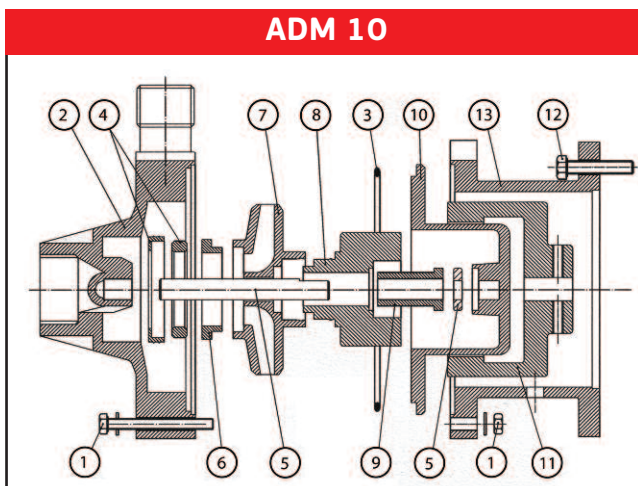

Performances

Dimensions

Pump Type	Motor Flange B3-B5	Kw	Dimensions -mm-														
			A	B	C	D	E	F	G	H	I	L	M	N	O	P	Q
ADM 10	71	0.55	110	180	112	90	71	20	70	9	1 1/2" FEMALE	215	45	45	100	160	1" MALE

ADM series section & spare part list

POS	PART. DESCR.	MATERIALS
1	SET SCREWS	AISI 304
2	PUMP CASING	PP - PVDF
3	O-RING	EPDM/VITON
4	CASING THRUST BUSH	Al2O3 EPDM/VITON
5	SHAFT + RING	Al2O3
6	IMPELLER	PTFEC
7	IMPELLER	C40 - NeFeb
8	INTERNAL MAGNET	PP - PVDF - NeFeb
9	BEARING	PTFEC
10	REAR CASING	PP - PVDF
11	EXT. MAGNET	FE NeFeb
12	SCREWS	AISI 304
13	BRACKET	PP