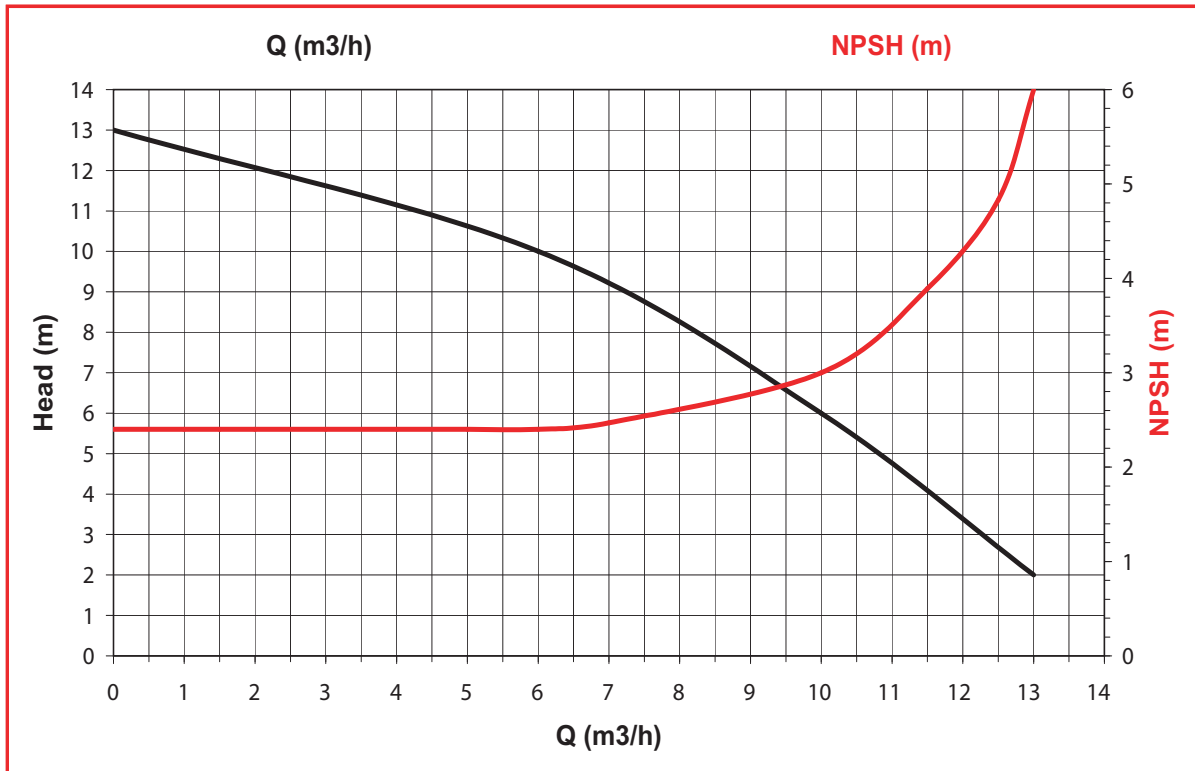

Performances